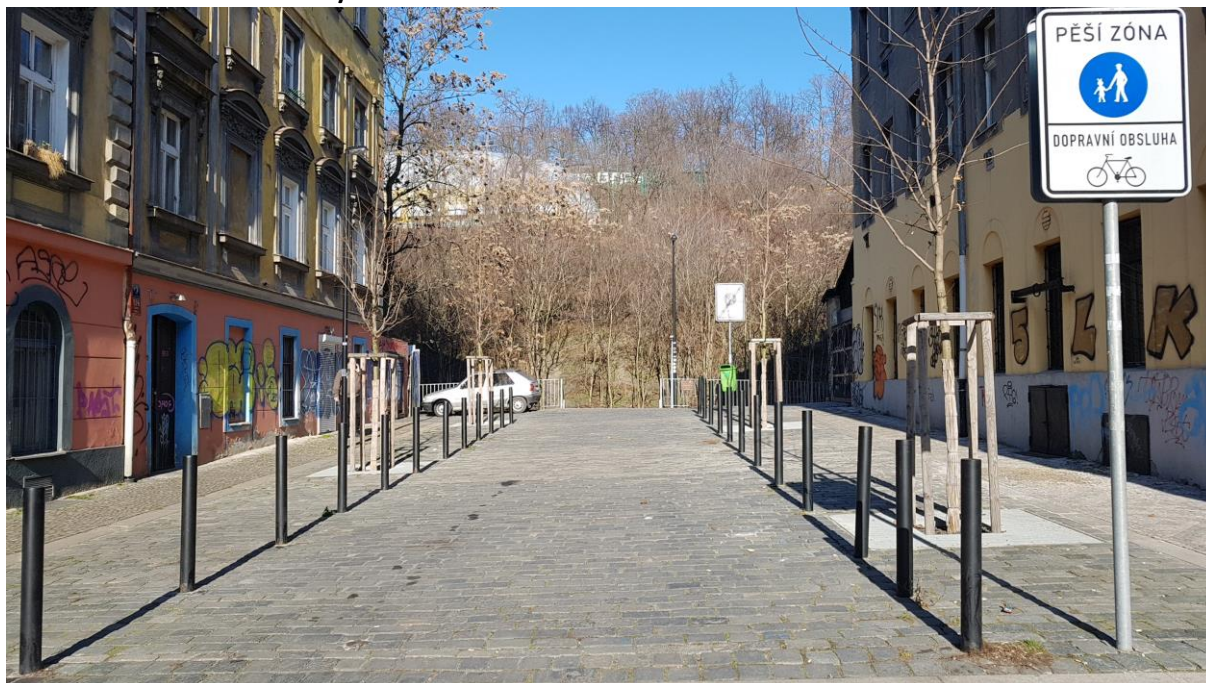

OPEN CALL - LOCATIONS

1. FOOT OF THE VÍTKOV HILL AT THE FLORENC SIDE

2. END OF THE KOLLÁROVA STREET / ILLUSION OF THE ACCESS TO THE VÍTKOV HILL

3. GAP OPPOSITE THE FORUM KARLÍN / ILLUSION OF THE ACCESS TO THE VÍTKOV HILL

4. ACCESS TO THE VÍTKOV HILL FROM THE NA ŠPITÁLSKU STREET

5. GAP BEHIND THE PONEC THEATRE

6. STAIRCASE IN THE BACKYARD BEHIND THE VIADUCT

7. AREA AROUND THE ENTRANCE TO THE CYCLE PATH

8. TACHOVSKÉ SQUARE

9. NATURAL AMPHITHEATRE AT THE DESCENT OF THE VÍTKOV HIL

10. BRIDGE AT THE DESCENT OF THE VÍTKOV HILL TO ŽIŽKOV

11. LUKÁŠOVA STREET / STREET FURNITURE

12. ENTRY TO THE TUNNEL

13. BAZILEJSKÉ SQUARE